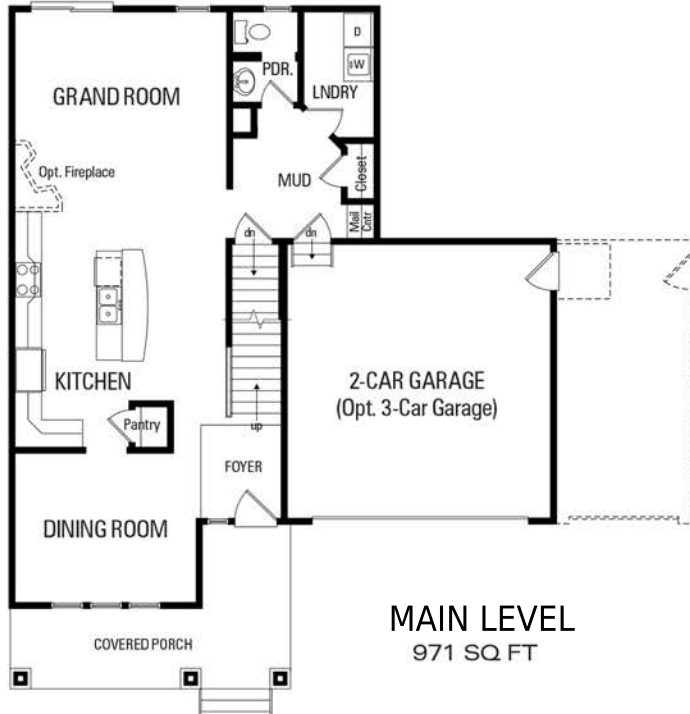

The Washington

2742 Sq. Ft.

3 Bedrooms • 2.5 Baths

* Please Note : The enclosed materials are reproduced from artist's renderings. All measurements shown are approximate. Location, size, and existence of doors, windows, walls, fireplace, showers, and any other items depicted may vary depending on exterior preference or choice of options. Prices, plans, benefits, and locations are subject to change without notice. Floor plans, features, options/upgrades, and benefits vary by community. See the sales specialist for more details

AspenViewHomes.com

The best move you'll ever make.

The Washington

2742 Sq. Ft.

3 Bedrooms • 2.5 Baths

* Please Note : The enclosed materials are reproduced from artist's renderings. All measurements shown are approximate. Location, size, and existence of doors, windows, walls, fireplace, showers, and any other items depicted may vary depending on exterior preference or choice of options. Prices, plans, benefits, and locations are subject to change without notice. Floor plans, features, options/upgrades, and benefits vary by community. See the sales specialist for more details.