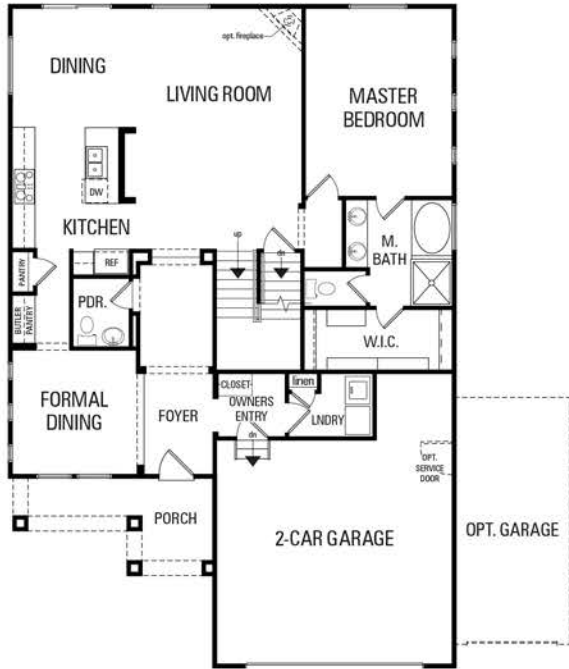

# The Redondo

**4185 Sq. Ft.**

**Up To 5 Bedrooms • 3 Baths**

\* Please Note : The enclosed materials are reproduced from artists' renderings. All measurements shown are approximate. Location, size, and existence of doors, windows, walls, fireplace, showers, and any other items depicted may vary depending on exterior preference or choice of options. Prices, plans, benefits, and locations are subject to change without notice. Floor plans, features, options/upgrades, and benefits vary by community. See the sales specialist for more details.

# The Redondo

**4185 Sq. Ft.**

**Up To 5 Bedrooms • 3 Baths**

**MAIN LEVEL**  
1546 SQ. FT

**UPPER LEVEL**  
1143 SQ. FT

**OPT. FINISHED BASEMENT**  
1277 SQ. FT

**OPT. BEDROOM 5 AND BATH 3**  
(IN LIEU OF LOFT)

**OPT. STUDY**  
(IN LIEU OF FORMAL DINING)

\* Please Note : The enclosed materials are reproduced from artist's renderings. All measurements shown are approximate. Location, size, and existence of doors, windows, walls, fireplace, showers, and any other items depicted may vary depending on exterior preference or choice of options. Prices, plans, benefits, and locations are subject to change without notice. Floor plans, features, options/upgrades, and benefits vary by community. See the sales specialist for more details.