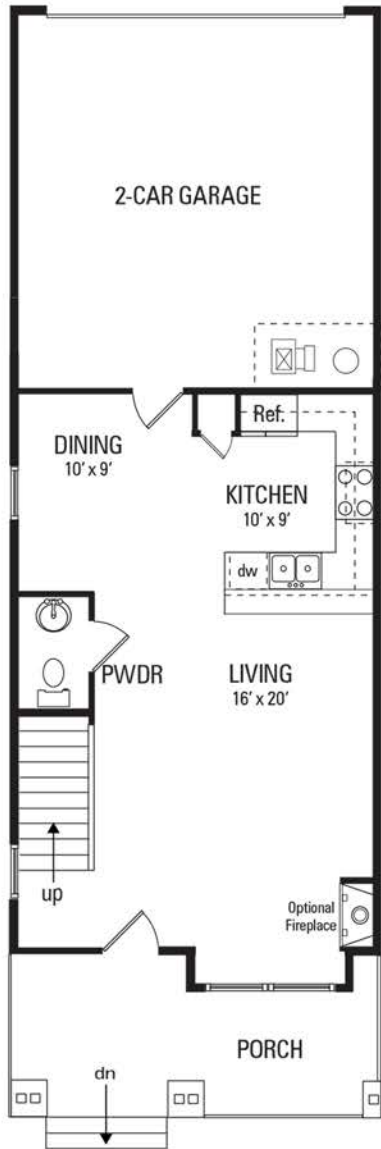

The Ponderosa

1641 Sq. Ft.

3 Bedrooms • 2.5 Baths

* Please Note : The enclosed materials are reproduced from artist's renderings. All measurements shown are approximate. Location, size, and existence of doors, windows, walls, fireplace, showers, and any other items depicted may vary depending on exterior preference or choice of options. Prices, plans, benefits, and locations are subject to change without notice. Floor plans, features, options/upgrades, and benefits vary by community. See the sales specialist for more details.

AspenViewHomes.com

The best move you'll ever make.

The Ponderosa

1641 Sq. Ft.

3 Bedrooms • 2.5 Baths

MAIN LEVEL
631 SQ FT

UPPER LEVEL
1010 SQ FT

* Please Note : The enclosed materials are reproduced from artist's renderings. All measurements shown are approximate. Location, size, and existence of doors, windows, walls, fireplace, showers, and any other items depicted may vary depending on exterior preference or choice of options. Prices, plans, benefits, and locations are subject to change without notice. Floor plans, features, options/upgrades, and benefits vary by community. See the sales specialist for more details.