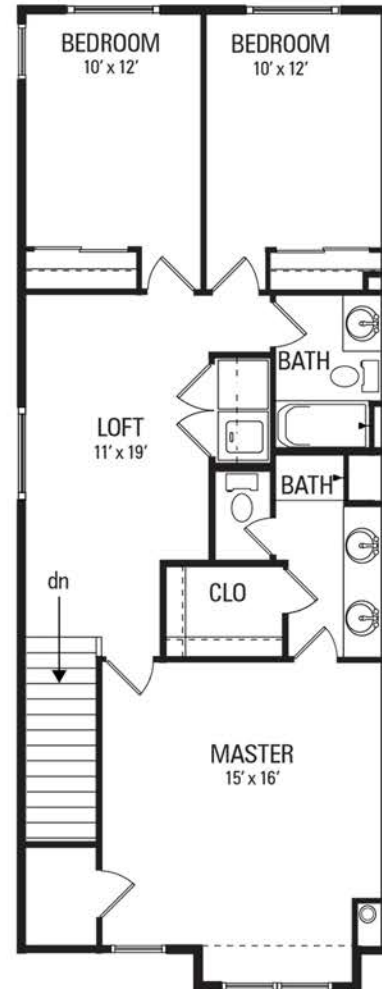

The Ponderosa

1641 Sq. Ft.

3 Bedrooms • 2.5 Baths

* Please Note : The enclosed materials are reproduced from artist's renderings. All measurements shown are approximate. Location, size, and existence of doors, windows, walls, fireplace, showers, and any other items depicted may vary depending on exterior preference or choice of options. Prices, plans, benefits, and locations are subject to change without notice. Floor plans, features, options/upgrades, and benefits vary by community. See the sales specialist for more details.

AspenViewHomes.com

The best move you'll ever make.

The Ponderosa

1641 Sq. Ft.

3 Bedrooms • 2.5 Baths

MAIN LEVEL
631 SQ FT

UPPER LEVEL
1010 SQ FT

* Please Note : The enclosed materials are reproduced from artist's renderings. All measurements shown are approximate. Location, size, and existence of doors, windows, walls, fireplace, showers, and any other items depicted may vary depending on exterior preference or choice of options. Prices, plans, benefits, and locations are subject to change without notice. Floor plans, features, options/upgrades, and benefits vary by community. See the sales specialist for more details.