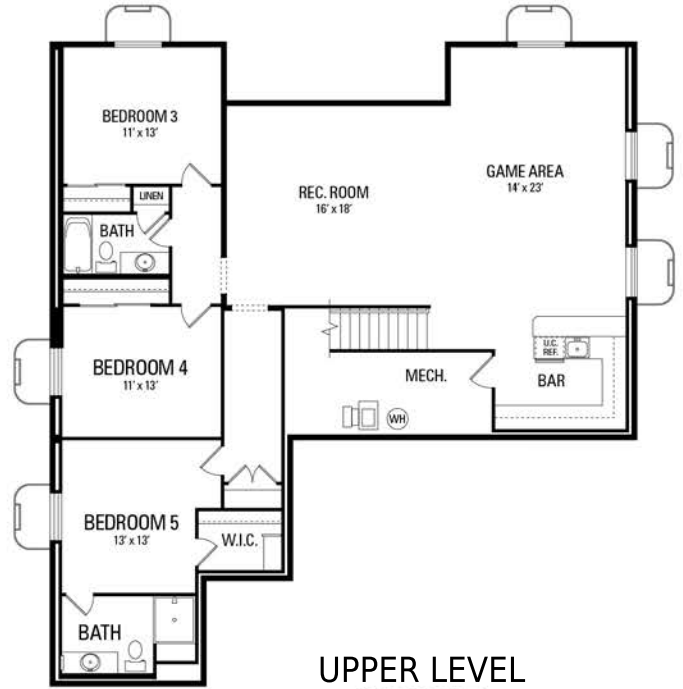

The Mandalay

3756 Sq. Ft.

5 Bedrooms • 3.5 Baths

* Please Note : The enclosed materials are reproduced from artist's renderings. All measurements shown are approximate. Location, size, and existence of doors, windows, walls, fireplace, showers, and any other items depicted may vary depending on exterior preference or choice of options, prices, plans, benefits, and locations are subject to change without notice. Floor plans, features, options/upgrades, and benefits vary by community. See the sales specialist for more details

AspenViewHomes.com

The best move you'll ever make.

The Mandalay

3756 Sq. Ft.

5 Bedrooms • 3.5 Baths

MAIN LEVEL
1926 SQ FT

OPT. OUTDOOR LIVING
W/OPT. COVER

OPTIONAL BATH

UPPER LEVEL
1830 SQ FT

* Please Note : The enclosed materials are reproduced from artist's renderings. All measurements shown are approximate. Location, size, and existence of doors, windows, walls, fireplace, showers, and any other items depicted may vary depending on exterior preference or choice of options. Prices, plans, benefits, and locations are subject to change without notice. Floor plans, features, options/upgrades, and benefits vary by community. See the sales specialist for more details.