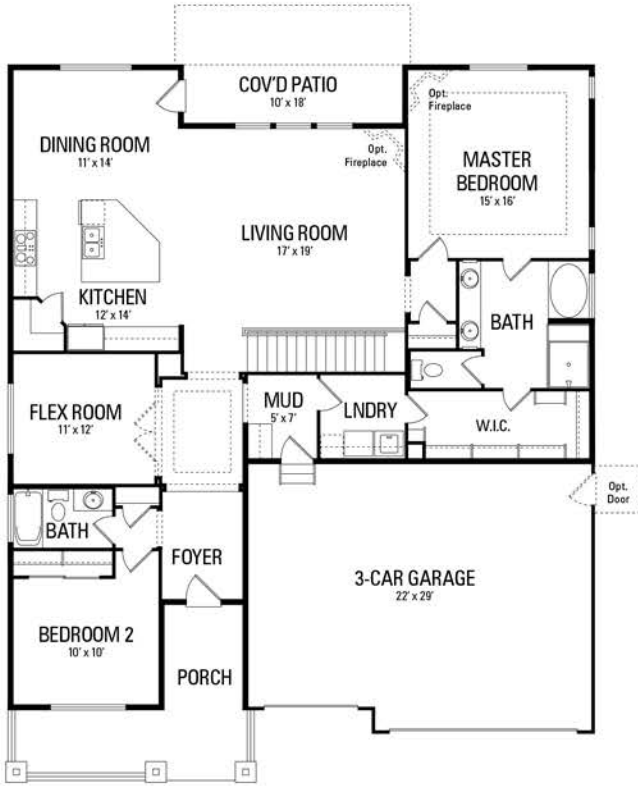

The Mandalay

3756 Sq. Ft.

5 Bedrooms • 3.5 Baths

* Please Note : The enclosed materials are reproduced from artist's renderings. All measurements shown are approximate. Location, size, and existence of doors, windows, walls, fireplace, showers, and any other items depicted may vary depending on exterior preference or choice of options, prices, plans, benefits, and locations are subject to change without notice. Floor plans, features, options/upgrades, and benefits vary by community. See the sales specialist for more details

AspenViewHomes.com

The best move you'll ever make.

The Mandalay

3756 Sq. Ft.

5 Bedrooms • 3.5 Baths

MAIN LEVEL
1926 SQ FT

OPT. OUTDOOR LIVING
W/OPT. COVER

OPTIONAL BATH

UPPER LEVEL
1830 SQ FT

* Please Note : The enclosed materials are reproduced from artist's renderings. All measurements shown are approximate. Location, size, and existence of doors, windows, walls, fireplace, showers, and any other items depicted may vary depending on exterior preference or choice of options. Prices, plans, benefits, and locations are subject to change without notice. Floor plans, features, options/upgrades, and benefits vary by community. See the sales specialist for more details.