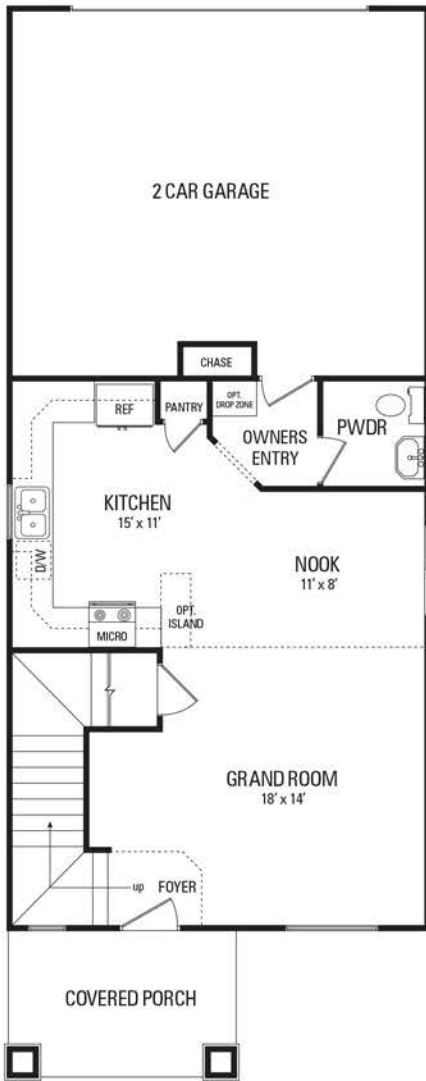

The Kanan

2348 Sq. Ft.

3 Bedrooms • 2.5 Baths

* Please Note : The enclosed materials are reproduced from artist's renderings. All measurements shown are approximate. Location, size, and existence of doors, windows, walls, fireplace, showers, and any other items depicted may vary depending on exterior preference or choice of options. Prices, plans, benefits, and locations are subject to change without notice. Floor plans, features, options/upgrades, and benefits vary by community. See the sales specialist for more details

AspenViewHomes.com

The best move you'll ever make.

The Kanan

2348 Sq. Ft.

3 Bedrooms • 2.5 Baths

MAIN LEVEL
690 SQ. FT.

UPPER LEVEL
1037 SQ. FT.

OPT. FINISHED
BASEMENT
621 SQ. FT.

* Please Note : The enclosed materials are reproduced from artist's renderings. All measurements shown are approximate. Location, size, and existence of doors, windows, walls, fireplace, showers, and any other items depicted may vary depending on exterior preference or choice of options. Prices, plans, benefits, and locations are subject to change without notice. Floor plans, features, options/upgrades, and benefits vary by community. See the sales specialist for more details.