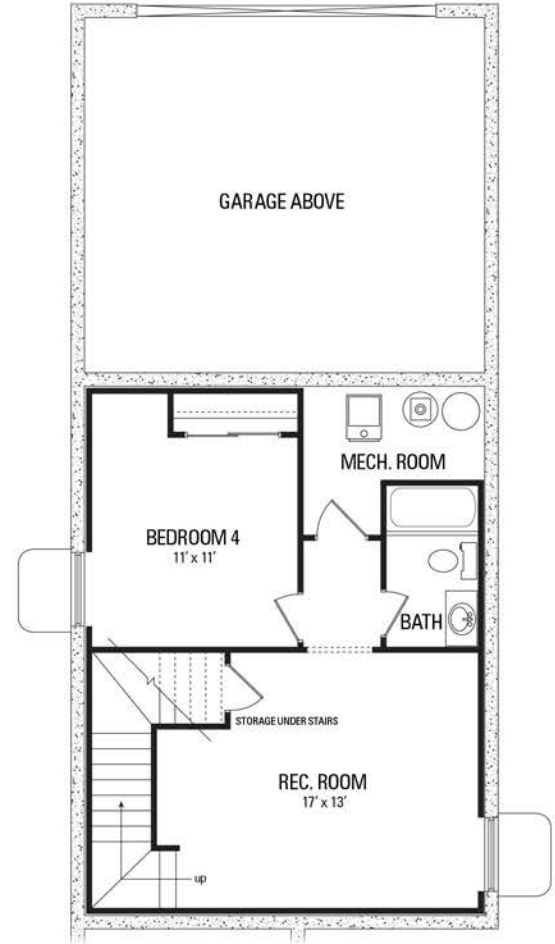

The Kanan

2348 Sq. Ft.

3 Bedrooms • 2.5 Baths

* Please Note : The enclosed materials are reproduced from artist's renderings. All measurements shown are approximate. Location, size, and existence of doors, windows, walls, fireplace, showers, and any other items depicted may vary depending on exterior preference or choice of options. Prices, plans, benefits, and locations are subject to change without notice. Floor plans, features, options/upgrades, and benefits vary by community. See the sales specialist for more details

AspenViewHomes.com

The best move you'll ever make.

The Kanan

2348 Sq. Ft.

3 Bedrooms • 2.5 Baths

MAIN LEVEL
690 SQ. FT.

UPPER LEVEL
1037 SQ. FT.

OPT. FINISHED
BASEMENT
621 SQ. FT.

* Please Note : The enclosed materials are reproduced from artist's renderings. All measurements shown are approximate. Location, size, and existence of doors, windows, walls, fireplace, showers, and any other items depicted may vary depending on exterior preference or choice of options. Prices, plans, benefits, and locations are subject to change without notice. Floor plans, features, options/upgrades, and benefits vary by community. See the sales specialist for more details.