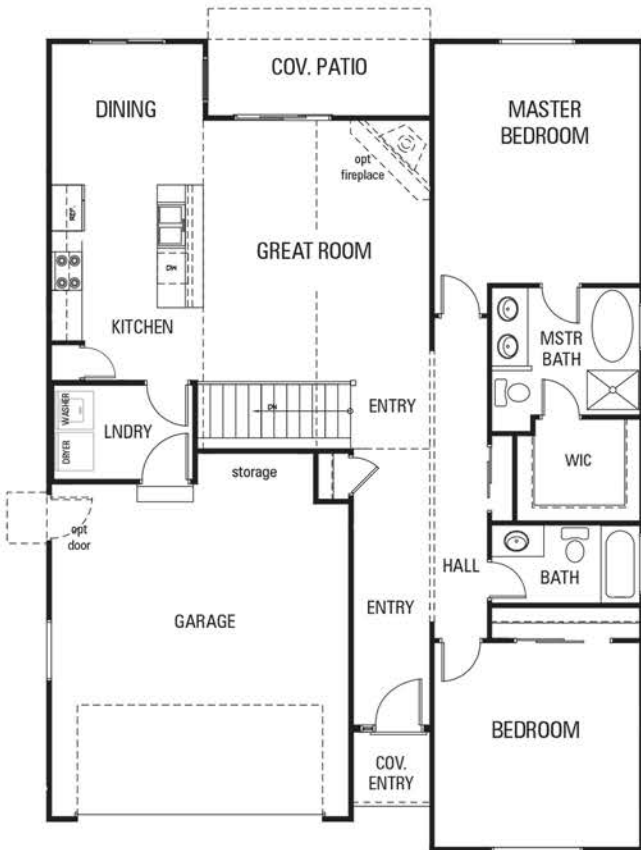

The Coronado

2594 Sq. Ft.

4 Bedrooms • 3 Baths

* Please Note : The enclosed materials are reproduced from artists' renderings. All measurements shown are approximate. Location, size, and existence of doors, windows, walls, fireplace, showers, and any other items depicted may vary depending on exterior preference or choice of options, prices, plans, benefits, and locations are subject to change without notice. Floor plans, features, options/upgrades, and benefits vary by community. See the sales specialist for more details

AspenViewHomes.com

The best move you'll ever make.

The Coronado

2594 Sq. Ft.

4 Bedrooms • 3 Baths

MAIN LEVEL
1398 SQ. FT

BASEMENT
1128 SQ. FT

* Please Note : The enclosed materials are reproduced from artist's renderings. All measurements shown are approximate. Location, size, and existence of doors, windows, walls, fireplace, showers, and any other items depicted may vary depending on exterior preference or choice of options. Prices, plans, benefits, and locations are subject to change without notice. Floor plans, features, options/upgrades, and benefits vary by community. See the sales specialist for more details.