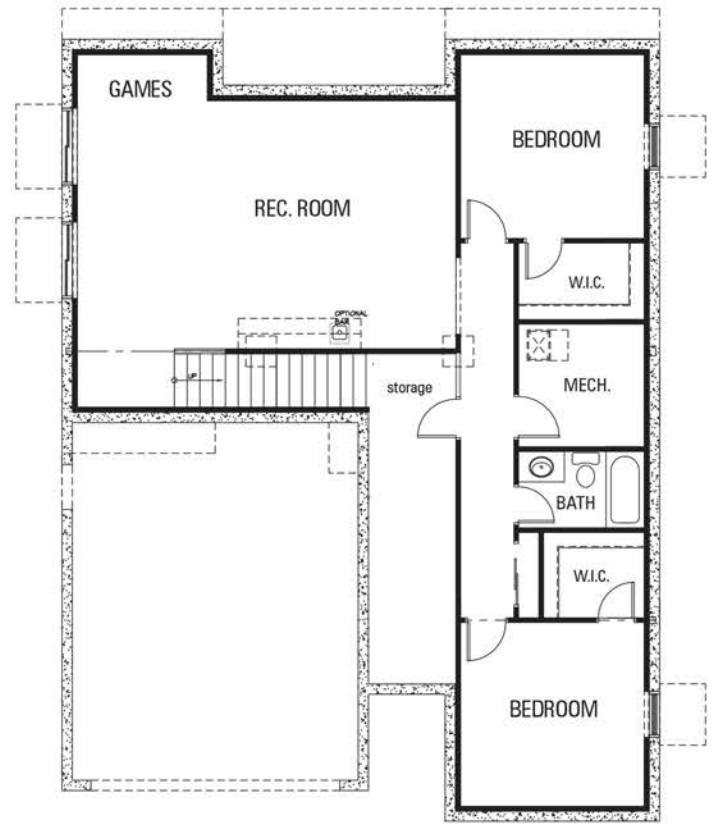

The Coronado

2594 Sq. Ft.

4 Bedrooms • 3 Baths

* Please Note : The enclosed materials are reproduced from artists' renderings. All measurements shown are approximate. Location, size, and existence of doors, windows, walls, fireplace, showers, and any other items depicted may vary depending on exterior preference or choice of options, prices, plans, benefits, and locations are subject to change without notice. Floor plans, features, options/upgrades, and benefits vary by community. See the sales specialist for more details

AspenViewHomes.com

The best move you'll ever make.

The Coronado

2594 Sq. Ft.

4 Bedrooms • 3 Baths

MAIN LEVEL
1398 SQ. FT

BASEMENT
1128 SQ. FT

* Please Note : The enclosed materials are reproduced from artist's renderings. All measurements shown are approximate. Location, size, and existence of doors, windows, walls, fireplace, showers, and any other items depicted may vary depending on exterior preference or choice of options. Prices, plans, benefits, and locations are subject to change without notice. Floor plans, features, options/upgrades, and benefits vary by community. See the sales specialist for more details.