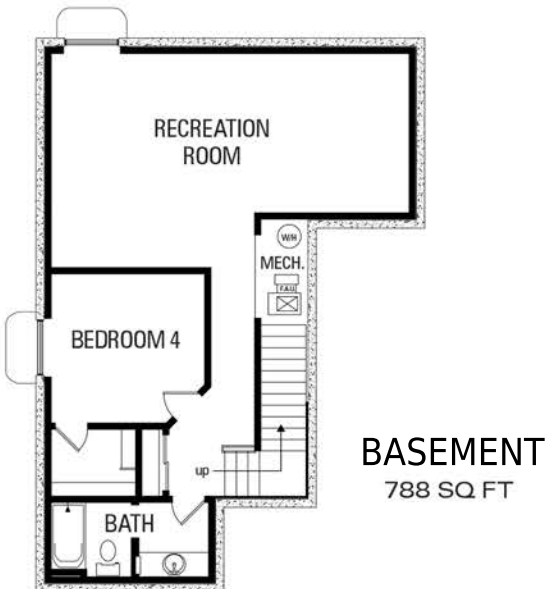

The Aniston

2532 Sq. Ft.

3 Bedrooms • 2.5 Baths

* Please Note : The enclosed materials are reproduced from artist's renderings. All measurements shown are approximate. Location, size, and existence of doors, windows, walls, fireplace, showers, and any other items depicted may vary depending on exterior preference or choice of options. Prices, plans, benefits, and locations are subject to change without notice. Floor plans, features, options/upgrades, and benefits vary by community. See the sales specialist for more details.

AspenViewHomes.com

The best move you'll ever make.

The Aniston

2532 Sq. Ft.

3 Bedrooms • 2.5 Baths

* Please Note : The enclosed materials are reproduced from artist's renderings. All measurements shown are approximate. Location, size, and existence of doors, windows, walls, fireplace, showers, and any other items depicted may vary depending on exterior preference or choice of options. Prices, plans, benefits, and locations are subject to change without notice. Floor plans, features, options/upgrades, and benefits vary by community. See the sales specialist for more details.