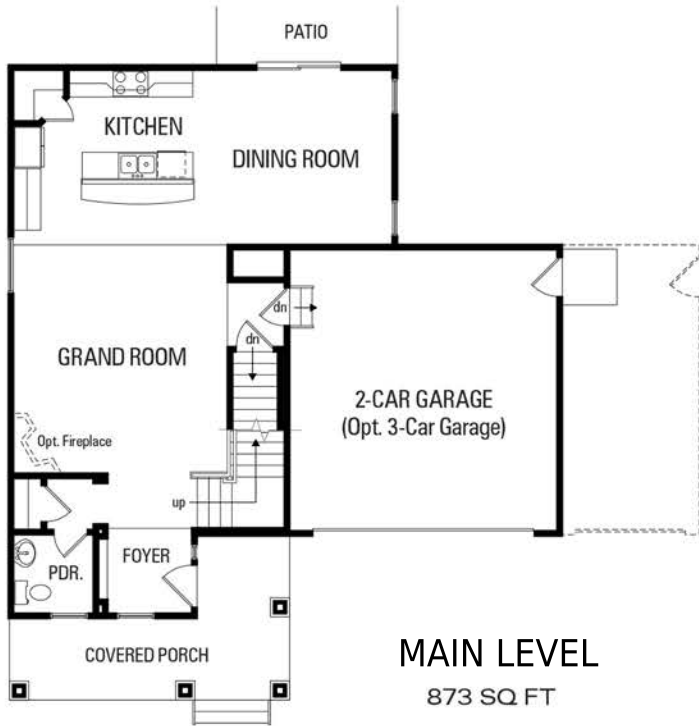

The Aniston

2532 Sq. Ft.

3 Bedrooms • 2.5 Baths

* Please Note : The enclosed materials are reproduced from artist's renderings. All measurements shown are approximate. Location, size, and existence of doors, windows, walls, fireplace, showers, and any other items depicted may vary depending on exterior preference or choice of options. Prices, plans, benefits, and locations are subject to change without notice. Floor plans, features, options/upgrades, and benefits vary by community. See the sales specialist for more details.

AspenViewHomes.com

The best move you'll ever make.

The Aniston

2532 Sq. Ft.

3 Bedrooms • 2.5 Baths

* Please Note : The enclosed materials are reproduced from artist's renderings. All measurements shown are approximate. Location, size, and existence of doors, windows, walls, fireplace, showers, and any other items depicted may vary depending on exterior preference or choice of options. Prices, plans, benefits, and locations are subject to change without notice. Floor plans, features, options/upgrades, and benefits vary by community. See the sales specialist for more details.