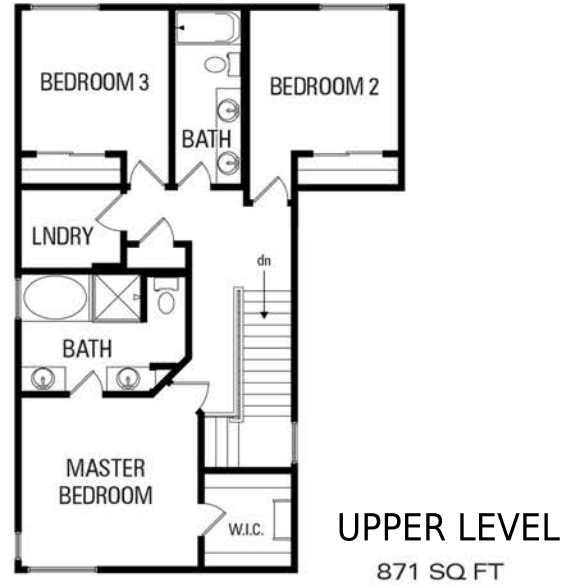

The Aniston

2532 Sq. Ft.

3 Bedrooms • 2.5 Baths

* Please Note : The enclosed materials are reproduced from artist's renderings. All measurements shown are approximate. Location, size, and existence of doors, windows, walls, fireplace, showers, and any other items depicted may vary depending on exterior preference or choice of options. Prices, plans, benefits, and locations are subject to change without notice. Floor plans, features, options/upgrades, and benefits vary by community. See the sales specialist for more details.

AspenViewHomes.com

The best move you'll ever make.

The Aniston

2532 Sq. Ft.

3 Bedrooms • 2.5 Baths

* Please Note : The enclosed materials are reproduced from artist's renderings. All measurements shown are approximate. Location, size, and existence of doors, windows, walls, fireplace, showers, and any other items depicted may vary depending on exterior preference or choice of options. Prices, plans, benefits, and locations are subject to change without notice. Floor plans, features, options/upgrades, and benefits vary by community. See the sales specialist for more details.