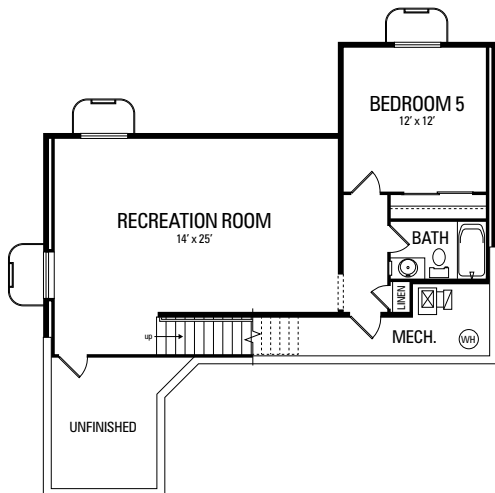

The Zuma

4 Bedrooms | 2.5 Baths | 2358 Square Feet (3308 Total SF)

MAIN FLOOR
1040 SQ. FT

UPPER FLOOR
1318 SQ. FT

OPT. FINISHED BASEMENT
950 SQ. FT

OPT. MASTER BATH