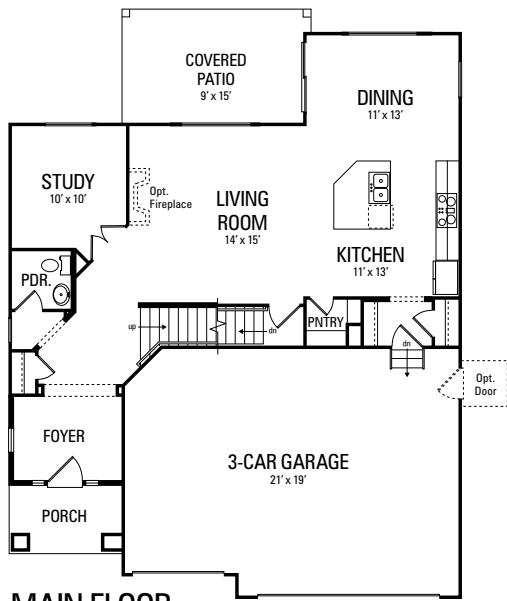

The Zuma

4 Bedrooms | 2.5 Baths | 2358 Square Feet (3308 Total SF)

MAIN FLOOR
1040 SQ. FT

UPPER FLOOR
1318 SQ. FT

OPT. FINISHED BASEMENT
950 SQ. FT

OPT. MASTER BATH