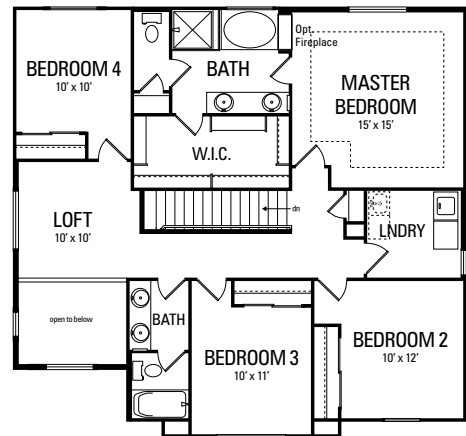

The Zuma

4 Bedrooms | 2.5 Baths | 2358 Square Feet (3308 Total SF)

MAIN FLOOR
1040 SQ. FT

UPPER FLOOR
1318 SQ. FT

OPT. FINISHED BASEMENT
950 SQ. FT

OPT. MASTER BATH