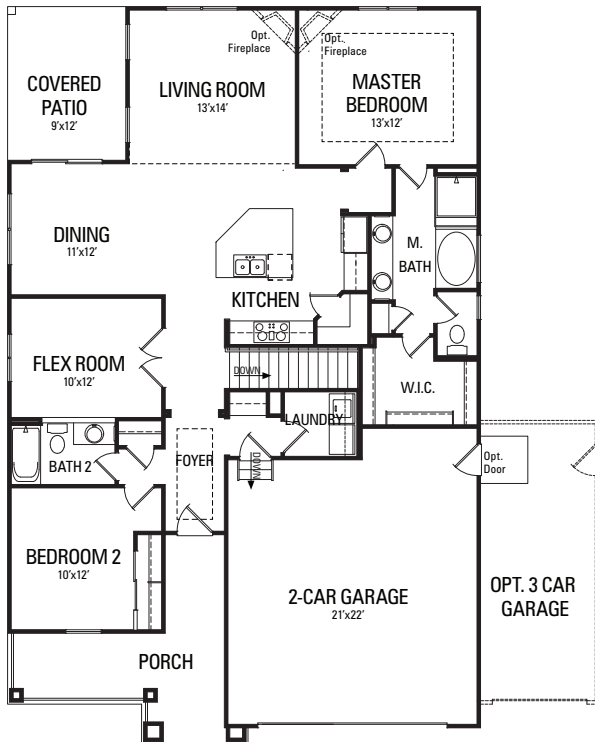

The Carpintaria

5 Bedrooms | 3 Baths | 1606 Square Feet (3092 Total SF)

MAIN FLOOR
1606 SQ. FT

FINISHED BASEMENT
1486 SQ. FT

**OPTIONAL
BEDROOM 3**

**OPTIONAL
MASTER BATH 1**