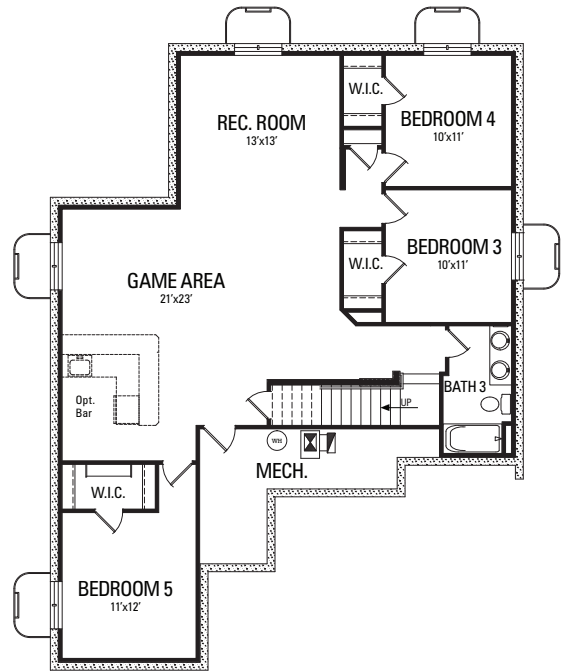

The Carpintaria

5 Bedrooms | 3 Baths | 1606 Square Feet (3092 Total SF)

MAIN FLOOR
1606 SQ. FT

FINISHED BASEMENT
1486 SQ. FT

**OPTIONAL
BEDROOM 3**

**OPTIONAL
MASTER BATH 1**